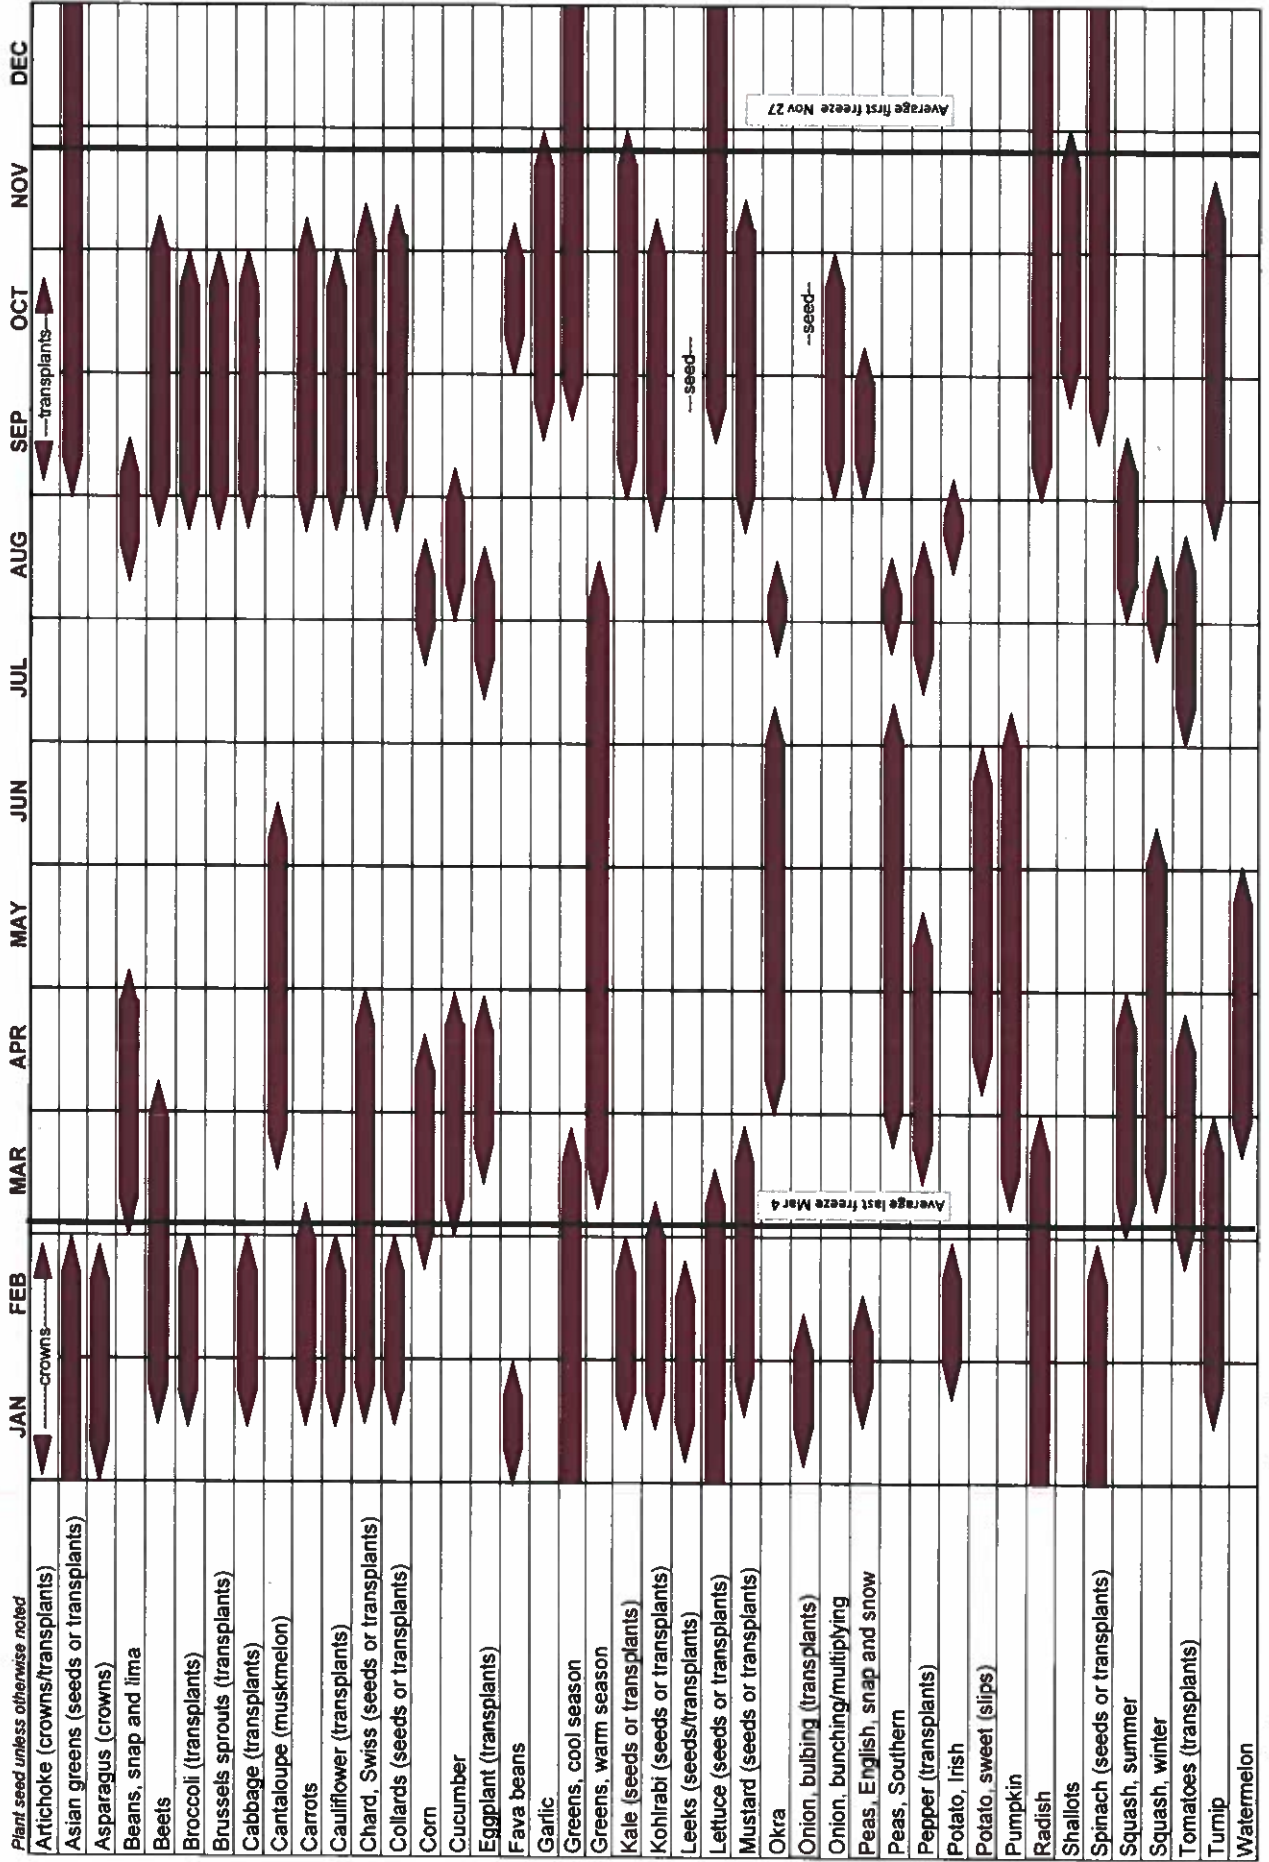

Vegetable Garden Planting Guide

Daphne Richards, County Extension Agent - Horticulture
Texas Agrilife Extension Service, Travis County, 1600-B Smith Road, Austin, TX 78721 512-854-9600

Plants grown in winter will benefit from protection during freezing weather
Plants grown in late summer will benefit from shade cover during establishment